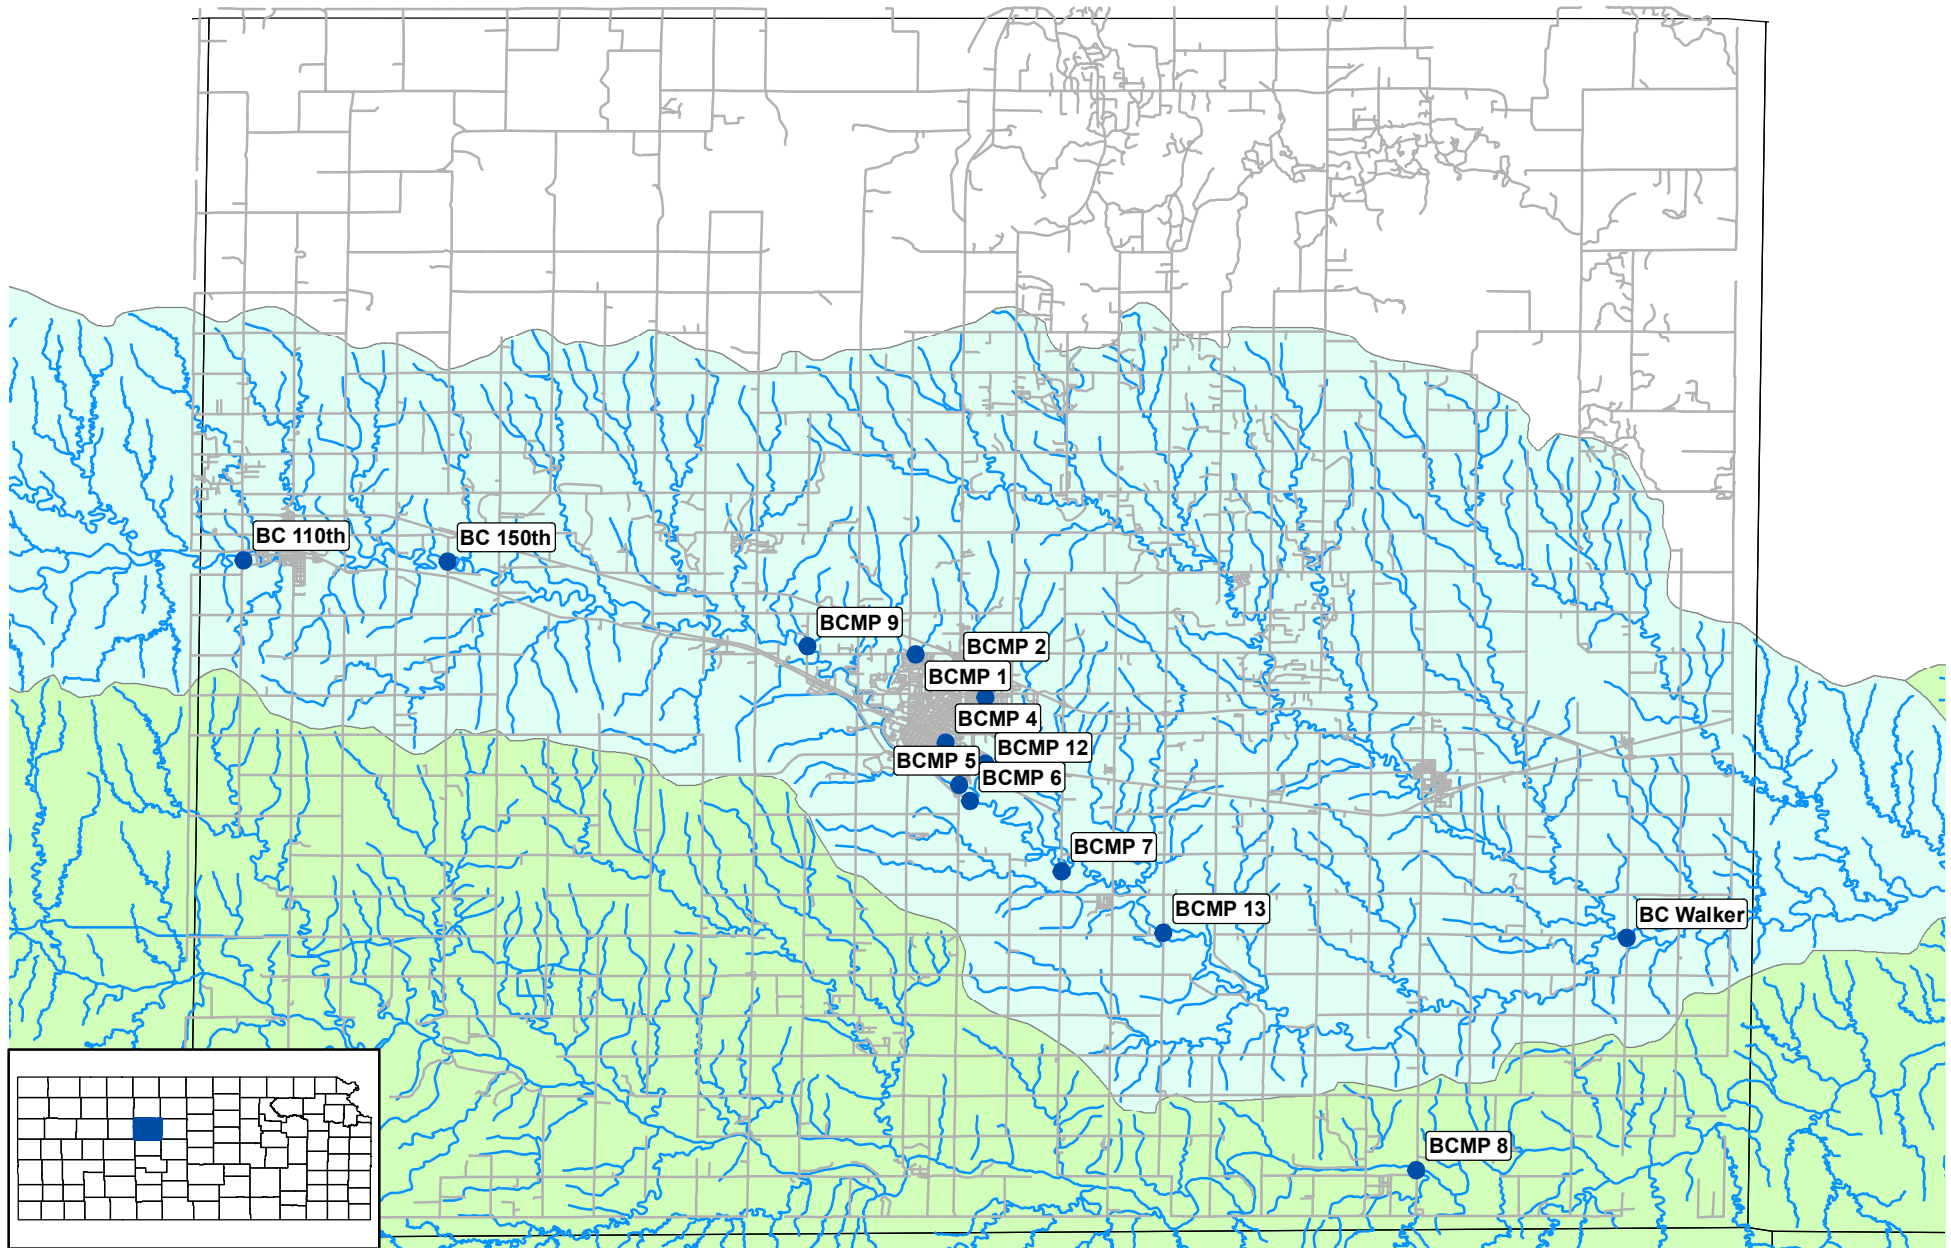

Big Creek\Middle Smoky Hill River Watersheds

Ellis County Monitoring Locations

- Legend**
- Watershed**
- Big Creek
 - Middle Smoky Hill
 - Monitoring Locations
 - Ellis Roads
 - Streams

Big Creek\Smoky Hill River Watersheds
Monitoring Locations as of Feb. 18, 2009
www.mykansaswatershed.com
North American Datum 1983
Feb. 20, 2009