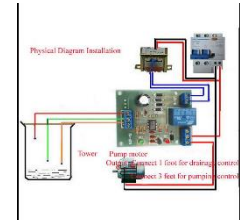

[12V Farm & Ranch Solar 16.5GPM Submersible DC Water Well Pump power](#)

$45.00 about one week shipping

[CONTINUOUS DUTY 12V 150A GOLF CART SOLENOID RELAY 1114208 / 1114218 66-702](#)

$12.35 about one week shipping

[Water level controller](#)

$4.50 China 15 days

[Water Level Sensor Controller > ALC 1275](#)

$125.00

US STOCK

10A 20A 30A

[10/20/30A Dual USB Solar Panel Battery Regulator Charge Controller 12V 24V](#)

$10.99 About one week of shipment

[100 Watt 100W Solar Panel Kit (poly) with Solar Charge Controller 12V RV Boat Off Grid](#)

$115.63 about one week shipping

[MDI Control Duty Mercury Float Switch – Normally Closed – 30 Foot](#) - (MDI CB1CY3000 TC-2 B)

$35.60

Herschel George
Ron Graber
Jeff Davidson
Will Boyer

K-State Watershed Specialist, SE Kansas
K-State Watershed Specialist, Central Kansas
K-State Watershed Specialist, Kansas Flint Hills
K-State Watershed Specialist, NE Kansas

Hgeoerge@ksu.edu
rgrabr@ksu.edu
jdavidso@k-state.edu
wboyer@ksu.edu

913-294-6021
620-727-5665
620-583-4437
785-587-7828