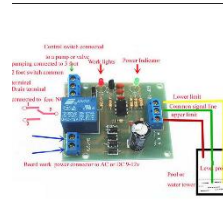

\$36.77 about 1 week shipping time

[Hudson 1" Valve](#)

\$29.99

[12V Farm & Ranch Solar 16.5GPM Submersible DC Water Well Pump power](#)

\$45.00 about one week shipping

[CONTINUOUS DUTY 12V 150A GOLF CART SOLENOID RELAY 1114208 / 1114218 66-702](#)

\$12.35 about one week shipping

[Water level controller](#)

\$4.50 China 15 days

[Water Level Sensor Controller > ALC 1275](#)

\$125.00

US STOCK

10A 20A 30A

[10/20/30A Dual USB Solar Panel Battery Regulator Charge Controller 12V 24V](#)