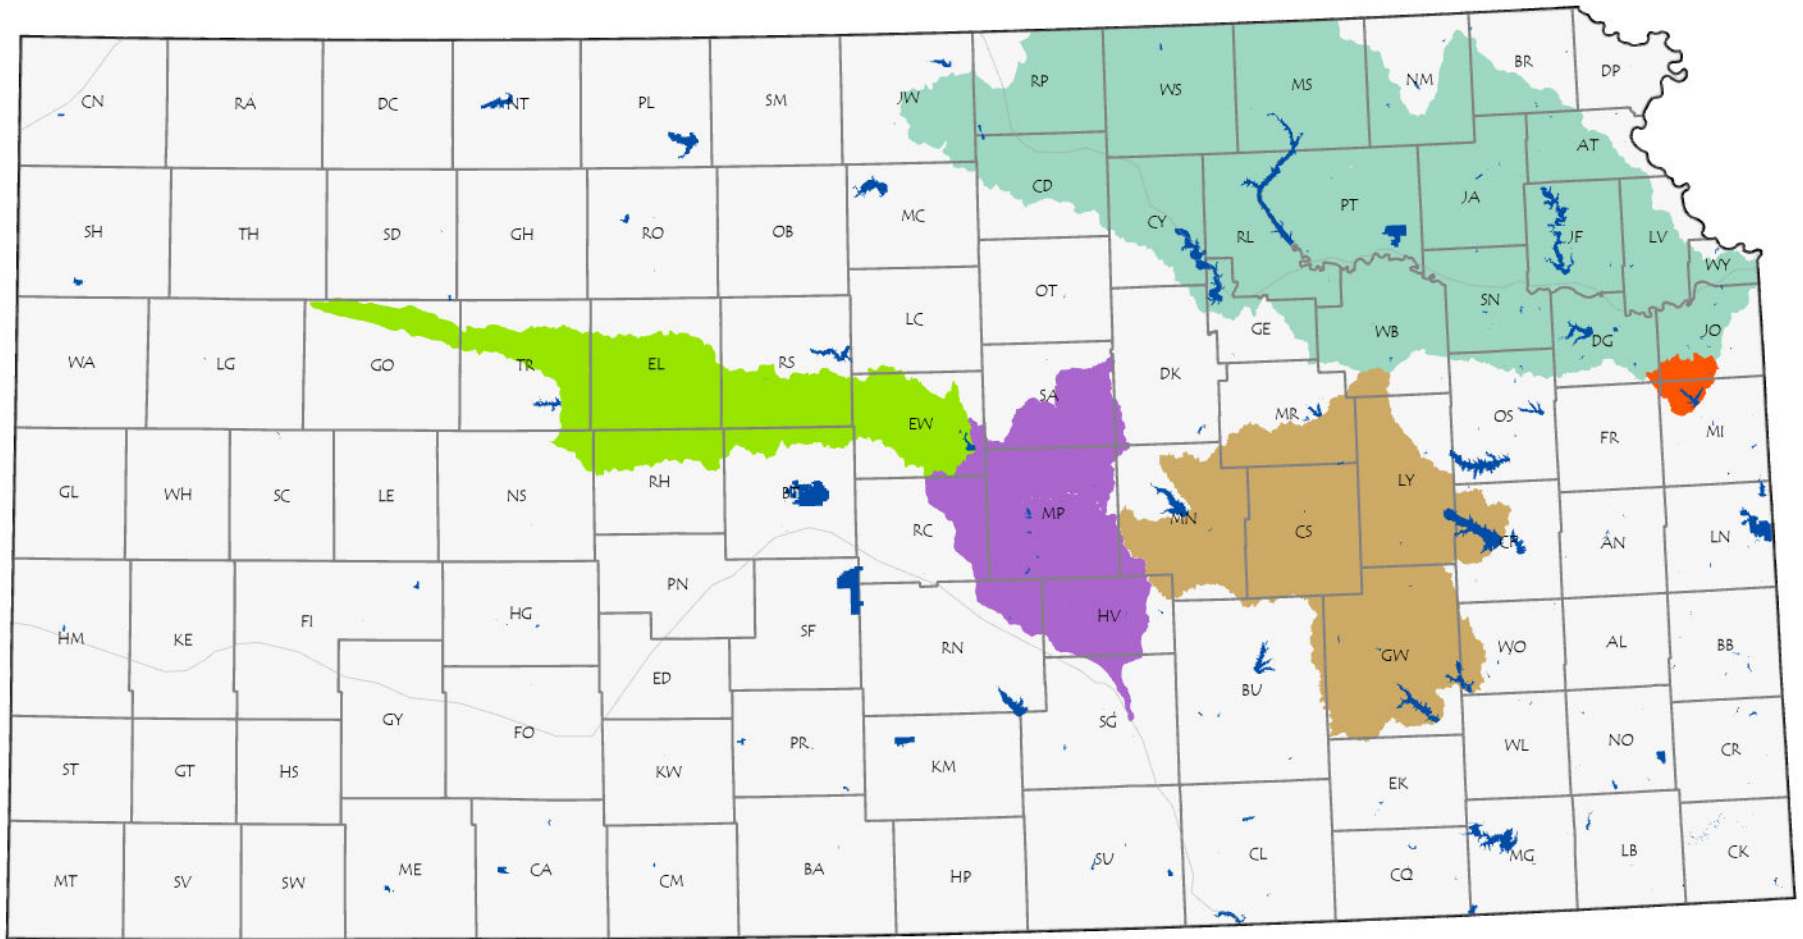

Watershed Specialist BMP Assistance Areas

Central Kansas Watersheds

Ron Graber
rgrabr@ksu.edu

Northeast Kansas Watersheds

Will Boyer and Daniel Skucius

wboyer@ksu.edu
skuciusd@ksu.edu

Kanopolis Watershed

Stacie Minson
sedgett@ksu.edu

Flint Hills Watershed

Jeff Davidson
jdavidso@ksu.edu

Southeast Watersheds

Herschel George
hgeorge@ksu.edu

KCARE

Kansas Center for
Agricultural Resources
and the Environment
2023